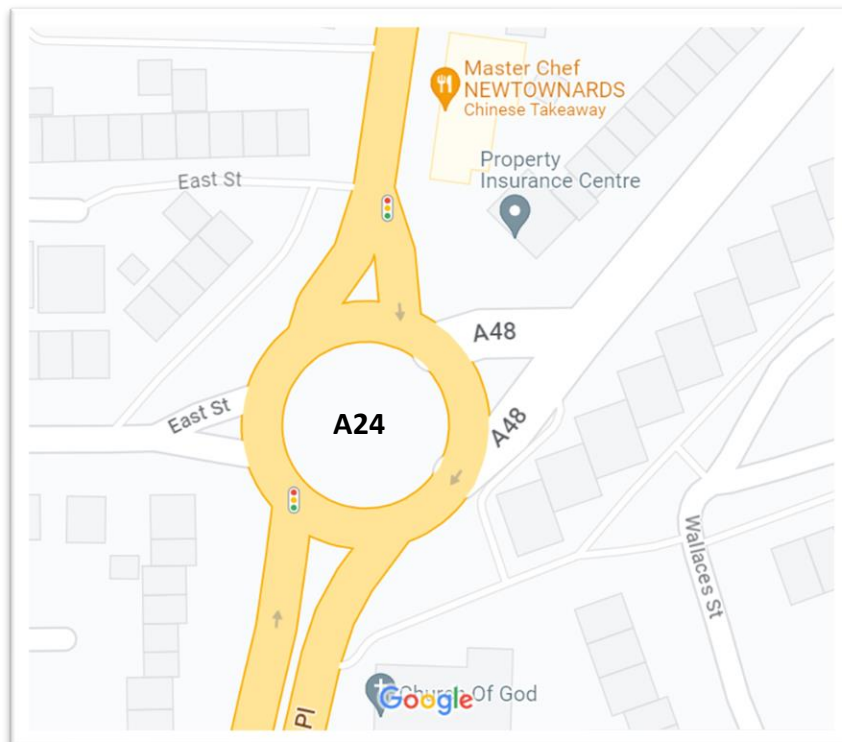

**Ards and
North Down
Borough Council**

Areas for Sponsorship

Contents

.....	1
.....	1
Site A1- Belfast Road Junction – Bangor	3
Site A2- Church Street – Bangor	4
Site A3- Jacksons Road Junction – Holywood	5
Site A4 – Bryansburn Road – Bangor	6
Site A5 - Seacliff Road – Bangor	7
Site A6 - Skipperstone Road – Bangor.....	7
Site A6 – Skipperstone Road - Bangor.....	8
Site A7 - Bloomfield Road – Bangor.....	9
Site A8 - Newtownards Road – Bangor.....	10
Site A9 - Donaghadee Road – Bangor.....	11
Site A10 -Bus Depot – Bangor	12
Site A11- Post Office – Bangor.....	13
Site A12 - Donaghadee Road – Groomsport.....	14
Site A15 - Killinchy Road – Comber	15
Site A17 - Six Road Ends - Bangor	16
Site A19- Scrabo Road Roundabout- Newtownards	17
Site A20- Comber Road Roundabout- Newtownards	18
Site A21- Castlebawn Roundabout- Newtownards.....	19
Site A22- Portaferry Road Roundabout- Newtownards	20
Site A24- Zion place 2, Roundabout- Newtownards	21
Site A25- John St Roundabout- Newtownards.....	22
Site A26- Frederick St. Roundabout- Newtownards.....	23

Site A1- Belfast Road Junction – Bangor

Site A2- Church Street – Bangor

Site A3- Jacksons Road Junction – Hollywood

Site A4 – Bryansburn Road – Bangor

Site A5- Seacliff Road – Bangor

Site A6 – Skipperstone Road- Bangor

Site A17- Six Road Ends- Bangor

Site A19- Scrabo Road Roundabout- Newtownards

Site A20- Comber Road Roundabout- Newtownards

Site A21- Castlebawn Roundabout- Newtownards

Site A22- Portaferry Road Roundabout- Newtownards

Site A24- Zion place 2, Roundabout- Newtownards

Site A25- John St Roundabout- Newtownards

Site A26- Frederick St. Roundabout- Newtownards