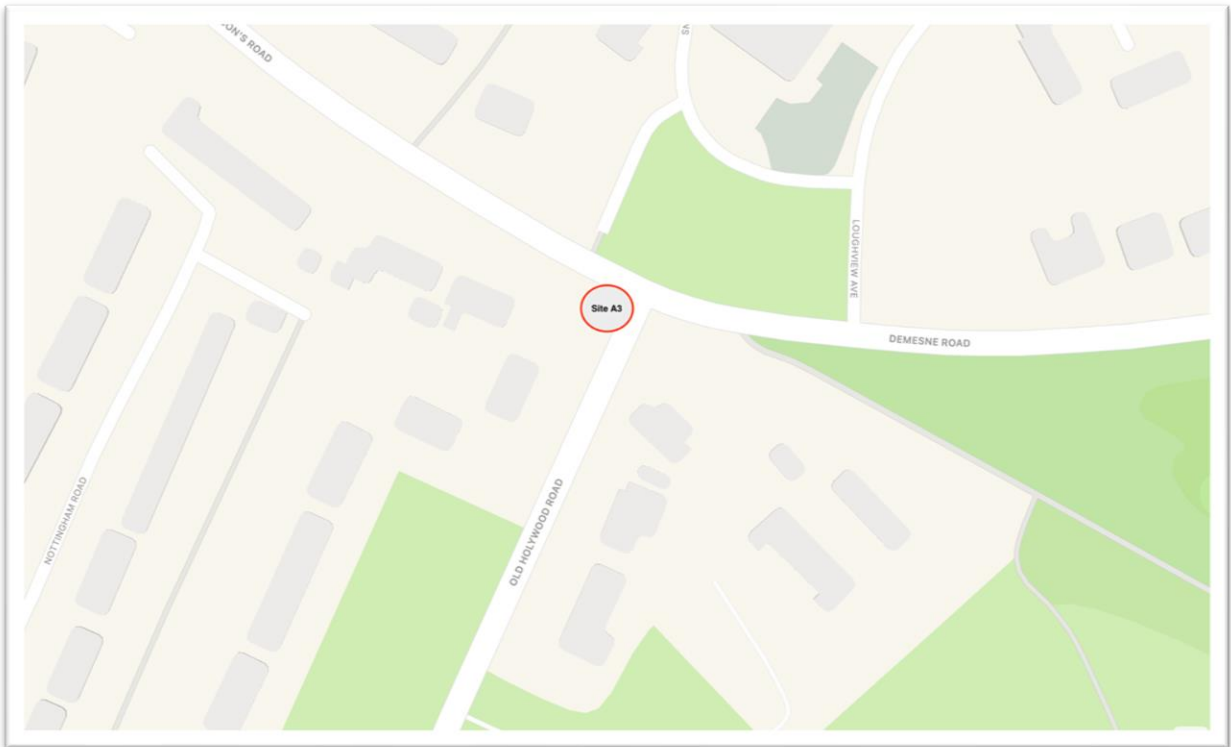

**Ards and
North Down
Borough Council**

Areas for Sponsorship

Contents

.....	1
.....	1
Site A1- Belfast Road Junction – Bangor	3
Site A2- Church Street – Bangor	4
Site A3- Jacksons Road Junction – Holywood	5
Site A4 – Bryansburn Road – Bangor	6
Site A5 - Seacliff Road – Bangor	7
Site A6 - Skipperstone Road – Bangor.....	7
Site A6 – Skipperstone Road - Bangor.....	8
Site A7 - Bloomfield Road – Bangor.....	9
Site A8 - Newtownards Road – Bangor.....	10
Site A9 - Donaghadee Road – Bangor.....	11
Site A10 -Bus Depot – Bangor	12
Site A11- Post Office – Bangor.....	13
Site A12 - Donaghadee Road – Groomsport.....	14
Site A15 - Killinchy Road – Comber	15
Site A17 - Six Road Ends - Bangor	16
Site A19- Scrabo Road Roundabout- Newtownards	17
Site A20- Comber Road Roundabout- Newtownards	18
Site A21- Castlebawn Roundabout- Newtownards.....	19
Site A22- Portaferry Road Roundabout- Newtownards	20
Site A24- Zion place 2, Roundabout- Newtownards	21
Site A25- John St Roundabout- Newtownards.....	22
Site A26- Frederick St. Roundabout- Newtownards.....	23

Site A1- Belfast Road Junction – Bangor

Site A2- Church Street – Bangor

Site A3- Jacksons Road Junction – Hollywood

Site A4 – Bryansburn Road – Bangor

Site A5- Seacliff Road – Bangor

Site A6 – Skipperstone Road- Bangor

Site A7- Bloomfield Road – Bangor

Site A8- Newtownards Road – Bangor

Site A9- Donaghadee Road – Bangor

Site A10-Bus Depot – Bangor

Site A11- Post Office – Bangor

Site A12- Donaghadee Road – Groomsport

Site A15- Killinchy Road – Comber

Site A24- Zion place 2, Roundabout- Newtownards

Site A25- John St Roundabout- Newtownards

Site A26- Frederick St. Roundabout- Newtownards