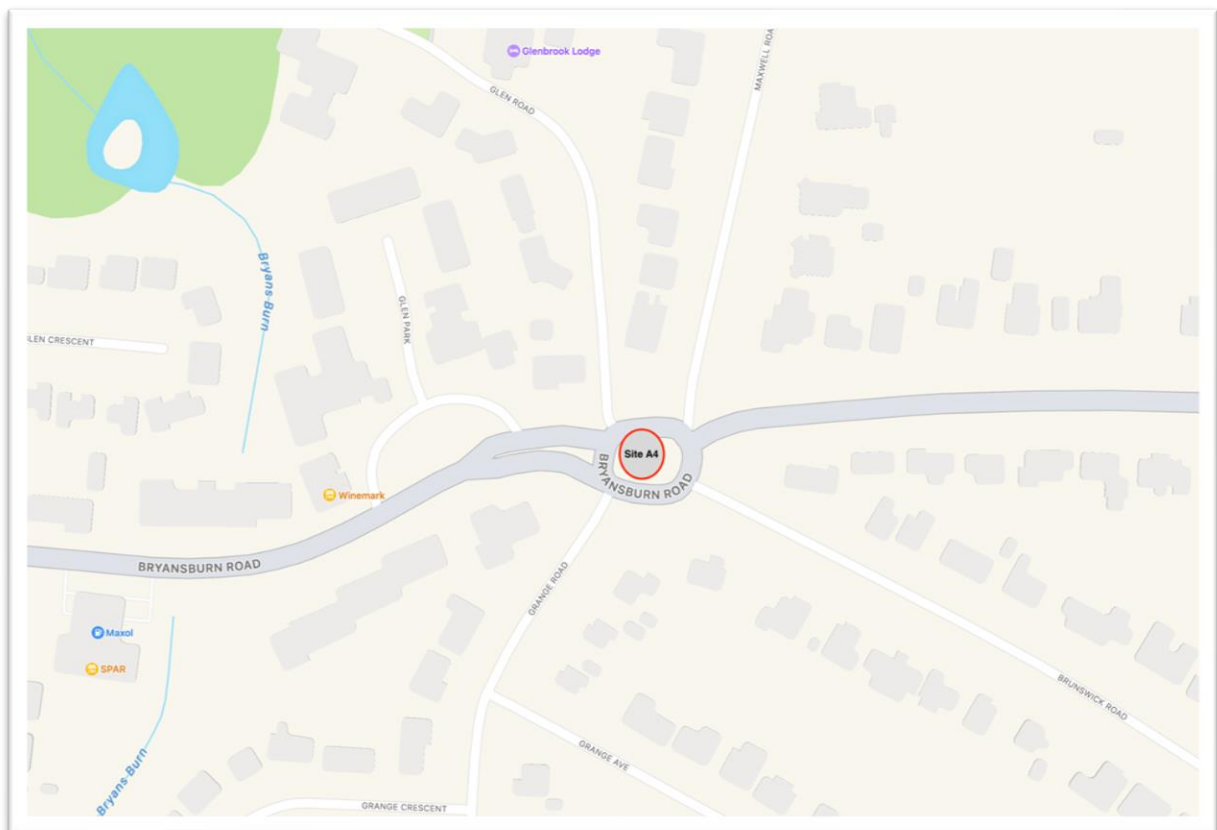

**Ards and
North Down
Borough Council**

Areas for Sponsorship

Contents

.....	1
.....	1
Site A1- Belfast Road Junction – Bangor	3
Site A2- Church Street – Bangor	4
Site A3- Jacksons Road Junction – Holywood	5
Site A4 – Bryansburn Road – Bangor	6
Site A5 - Seacliff Road – Bangor	7
Site A6 - Skipperstone Road – Bangor.....	7
Site A6 – Skipperstone Road - Bangor.....	8
Site A7 - Bloomfield Road – Bangor.....	9
Site A8 - Newtownards Road – Bangor.....	10
Site A9 - Donaghadee Road – Bangor.....	11
Site A10 -Bus Depot – Bangor	12
Site A11- Post Office – Bangor.....	13
Site A12 - Donaghadee Road – Groomsport.....	14
Site A15 - Killinchy Road – Comber	15
Site A17 - Six Road Ends - Bangor	16
Site A19- Scrabo Road Roundabout- Newtownards	17
Site A20- Comber Road Roundabout- Newtownards	18
Site A21- Castlebawn Roundabout- Newtownards.....	19
Site A22- Portaferry Road Roundabout- Newtownards	20
Site A24- Zion place 2, Roundabout- Newtownards	21
Site A25- John St Roundabout- Newtownards.....	22
Site A26- Frederick St. Roundabout- Newtownards.....	23

Site A1- Belfast Road Junction – Bangor

Site A2- Church Street – Bangor

Site A3- Jacksons Road Junction – Hollywood

Site A4 – Bryansburn Road – Bangor

Site A5- Seacliff Road – Bangor

Site A6 – Skipperstone Road- Bangor

Site A7- Bloomfield Road – Bangor

Site A8- Newtownards Road – Bangor

Site A9- Donaghadee Road – Bangor

Site A10-Bus Depot – Bangor

Site A11- Post Office – Bangor

Site A12- Donaghadee Road – Groomsport

Site A15- Killinchy Road – Comber

Site A17- Six Road Ends- Bangor

Site A19- Scrabo Road Roundabout- Newtownards

Site A20- Comber Road Roundabout- Newtownards

Site A21- Castlebawn Roundabout- Newtownards

Site A22- Portaferry Road Roundabout- Newtownards