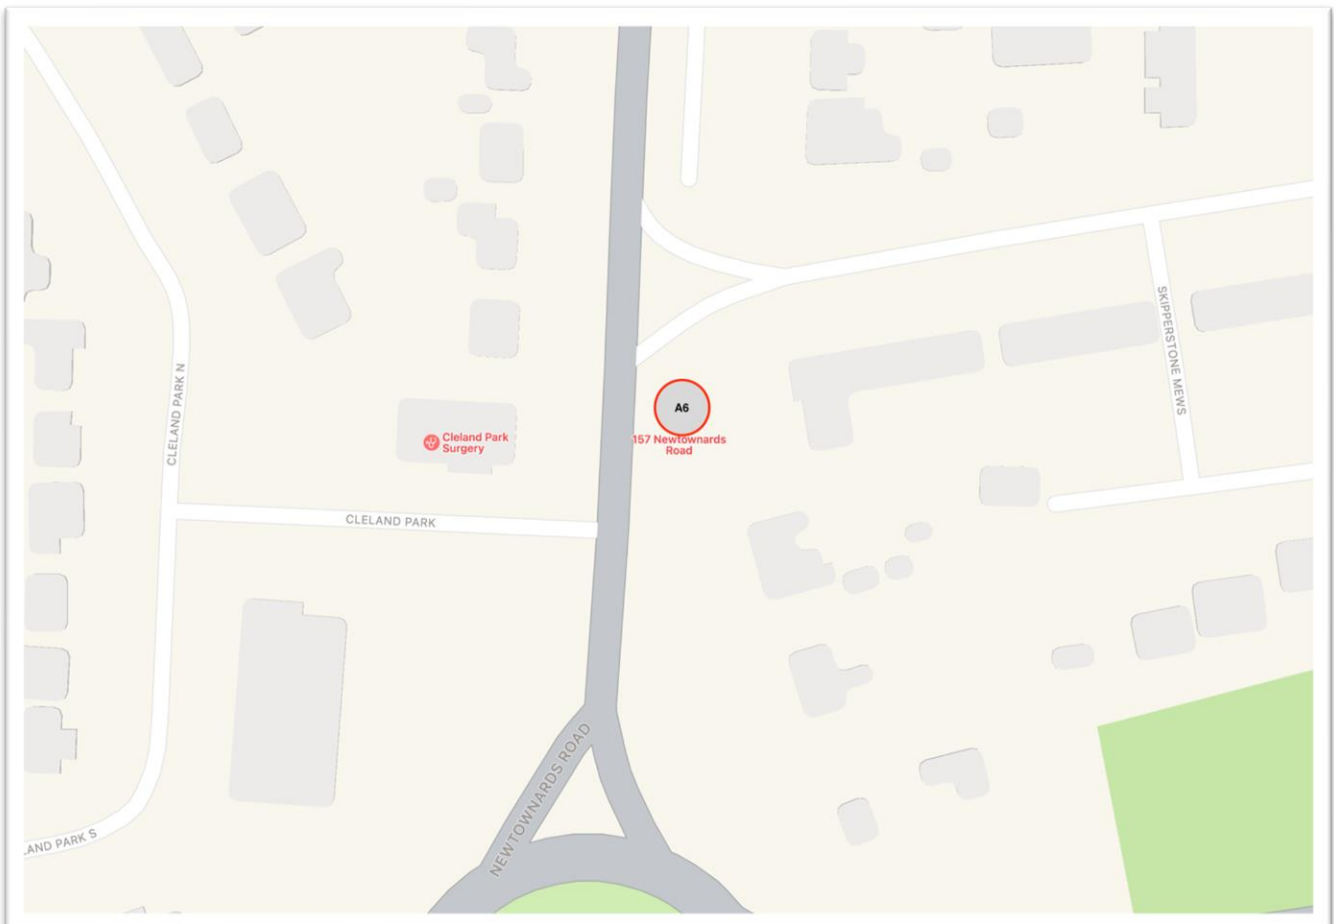

**Ards and
North Down
Borough Council**

Areas for Sponsorship

Contents

.....	1
.....	1
Site A1- Belfast Road Junction – Bangor	3
Site A2- Church Street – Bangor	4
Site A3- Jacksons Road Junction – Holywood	5
Site A4 – Bryansburn Road – Bangor	6
Site A5 - Seacliff Road – Bangor	7
Site A6 - Skipperstone Road – Bangor.....	7
Site A6 – Skipperstone Road - Bangor.....	8
Site A7 - Bloomfield Road – Bangor.....	9
Site A8 - Newtownards Road – Bangor.....	10
Site A9 - Donaghadee Road – Bangor.....	11
Site A10 -Bus Depot – Bangor	12
Site A11- Post Office – Bangor.....	13
Site A12 - Donaghadee Road – Groomsport.....	14
Site A15 - Killinchy Road – Comber	15
Site A17 - Six Road Ends - Bangor	16
Site A19- Scrabo Road Roundabout- Newtownards	17
Site A20- Comber Road Roundabout- Newtownards	18
Site A21- Castlebawn Roundabout- Newtownards.....	19
Site A22- Portaferry Road Roundabout- Newtownards	20
Site A24- Zion place 2, Roundabout- Newtownards	21
Site A25- John St Roundabout- Newtownards.....	22
Site A26- Frederick St. Roundabout- Newtownards.....	23

Site A1- Belfast Road Junction – Bangor

Site A2- Church Street – Bangor

Site A3- Jacksons Road Junction – Hollywood

Site A4 – Bryansburn Road – Bangor

Site A5- Seacliff Road – Bangor

Site A6 – Skipperstone Road- Bangor

Site A7- Bloomfield Road – Bangor

Site A8- Newtownards Road – Bangor

Site A9- Donaghadee Road – Bangor

Site A10-Bus Depot – Bangor

Site A11- Post Office – Bangor

Site A12- Donaghadee Road – Groomsport

Site A15- Killinchy Road – Comber

Site A17- Six Road Ends- Bangor

Site A19- Scrabo Road Roundabout- Newtownards

Site A20- Comber Road Roundabout- Newtownards

Site A21- Castlebawn Roundabout- Newtownards

Site A22- Portaferry Road Roundabout- Newtownards