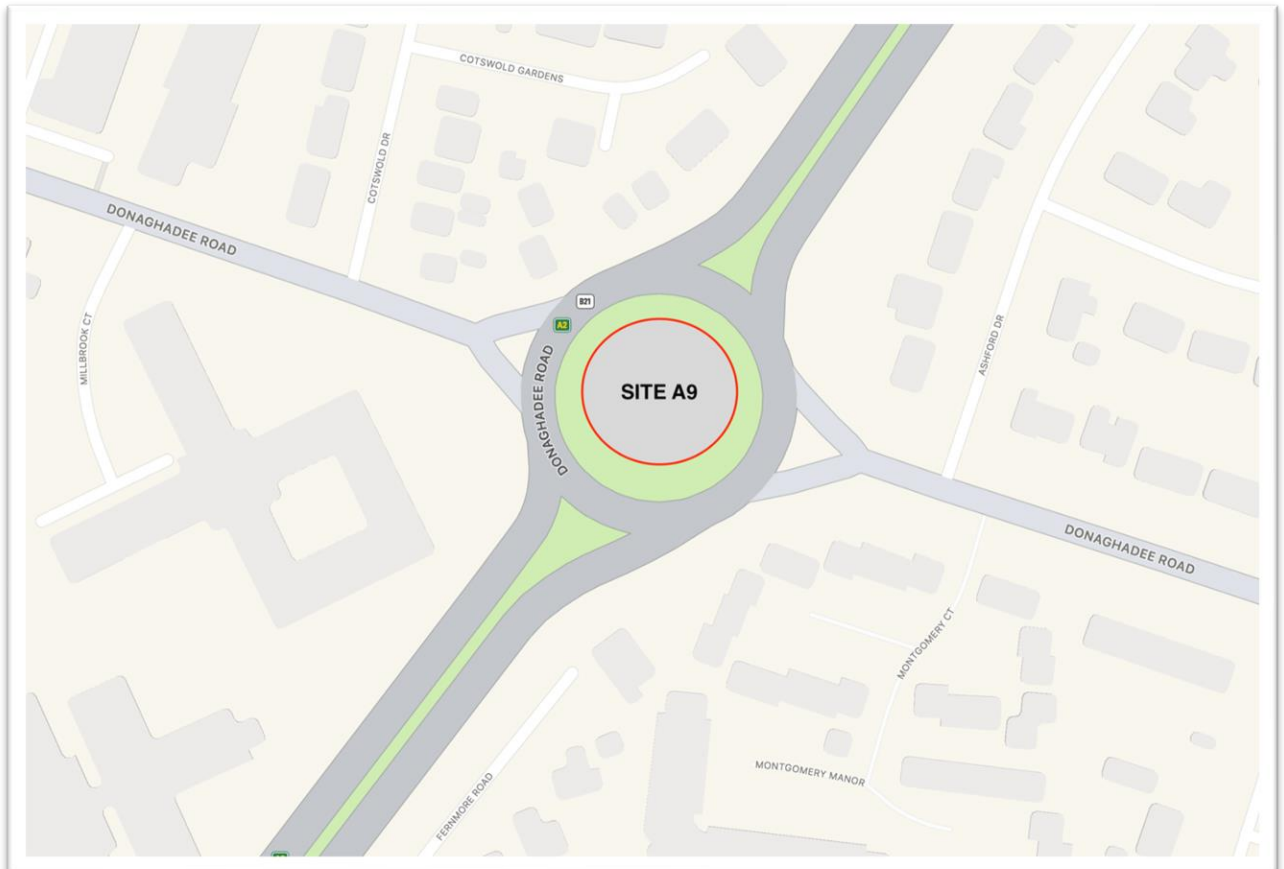

**Ards and
North Down
Borough Council**

Areas for Sponsorship

Contents

.....	1
.....	1
Site A1- Belfast Road Junction – Bangor	3
Site A2- Church Street – Bangor	4
Site A3- Jacksons Road Junction – Holywood	5
Site A4 – Bryansburn Road – Bangor	6
Site A5 - Seacliff Road – Bangor	7
Site A6 - Skipperstone Road – Bangor.....	7
Site A6 – Skipperstone Road - Bangor.....	8
Site A7 - Bloomfield Road – Bangor.....	9
Site A8 - Newtownards Road – Bangor.....	10
Site A9 - Donaghadee Road – Bangor.....	11
Site A10 -Bus Depot – Bangor	12
Site A11- Post Office – Bangor.....	13
Site A12 - Donaghadee Road – Groomsport.....	14
Site A15 - Killinchy Road – Comber	15
Site A17 - Six Road Ends - Bangor	16
Site A19- Scrabo Road Roundabout- Newtownards	17
Site A20- Comber Road Roundabout- Newtownards	18
Site A21- Castlebawn Roundabout- Newtownards.....	19
Site A22- Portaferry Road Roundabout- Newtownards	20
Site A24- Zion place 2, Roundabout- Newtownards	21
Site A25- John St Roundabout- Newtownards.....	22
Site A26- Frederick St. Roundabout- Newtownards.....	23

Site A1- Belfast Road Junction – Bangor

Site A2- Church Street – Bangor

Site A3- Jacksons Road Junction – Hollywood

Site A4 – Bryansburn Road – Bangor

Site A5- Seacliff Road – Bangor

Site A6 – Skipperstone Road- Bangor

Site A7- Bloomfield Road – Bangor

Site A8- Newtownards Road – Bangor

Site A9- Donaghadee Road – Bangor

Site A10-Bus Depot – Bangor

Site A11- Post Office – Bangor

Site A12- Donaghadee Road – Groomsport

Site A15- Killinchy Road – Comber

Site A24- Zion place 2, Roundabout- Newtownards

Site A25- John St Roundabout- Newtownards

Site A26- Frederick St. Roundabout- Newtownards