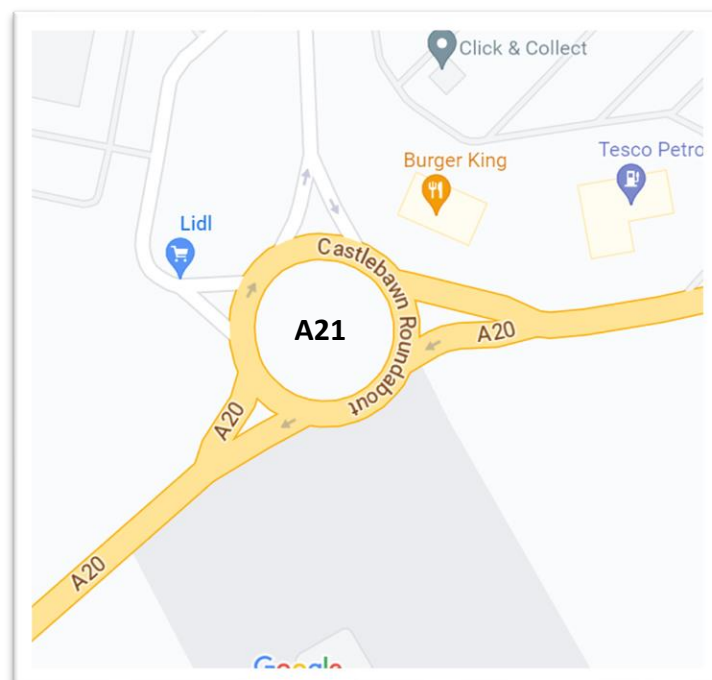

**Ards and
North Down
Borough Council**

Areas for Sponsorship

Contents

.....	1
.....	1
Site A1- Belfast Road Junction – Bangor	3
Site A2- Church Street – Bangor	4
Site A3- Jacksons Road Junction – Holywood	5
Site A4 – Bryansburn Road – Bangor	6
Site A5 - Seacliff Road – Bangor	7
Site A6 - Skipperstone Road – Bangor.....	7
Site A6 – Skipperstone Road - Bangor.....	8
Site A7 - Bloomfield Road – Bangor.....	9
Site A8 - Newtownards Road – Bangor.....	10
Site A9 - Donaghadee Road – Bangor.....	11
Site A10 -Bus Depot – Bangor	12
Site A11- Post Office – Bangor.....	13
Site A12 - Donaghadee Road – Groomsport.....	14
Site A15 - Killinchy Road – Comber	15
Site A17 - Six Road Ends - Bangor	16
Site A19- Scrabo Road Roundabout- Newtownards	17
Site A20- Comber Road Roundabout- Newtownards	18
Site A21- Castlebawn Roundabout- Newtownards.....	19
Site A22- Portaferry Road Roundabout- Newtownards	20
Site A24- Zion place 2, Roundabout- Newtownards	21
Site A25- John St Roundabout- Newtownards.....	22
Site A26- Frederick St. Roundabout- Newtownards.....	23

Site A1- Belfast Road Junction – Bangor

Site A2- Church Street – Bangor

Site A3- Jacksons Road Junction – Hollywood

Site A4 – Bryansburn Road – Bangor

Site A5- Seacliff Road – Bangor

Site A6 – Skipperstone Road- Bangor

Site A17- Six Road Ends- Bangor

Site A19- Scrabo Road Roundabout- Newtownards

Site A20- Comber Road Roundabout- Newtownards

Site A21- Castlebawn Roundabout- Newtownards

Site A22- Portaferry Road Roundabout- Newtownards

Site A24- Zion place 2, Roundabout- Newtownards

Site A25- John St Roundabout- Newtownards

Site A26- Frederick St. Roundabout- Newtownards